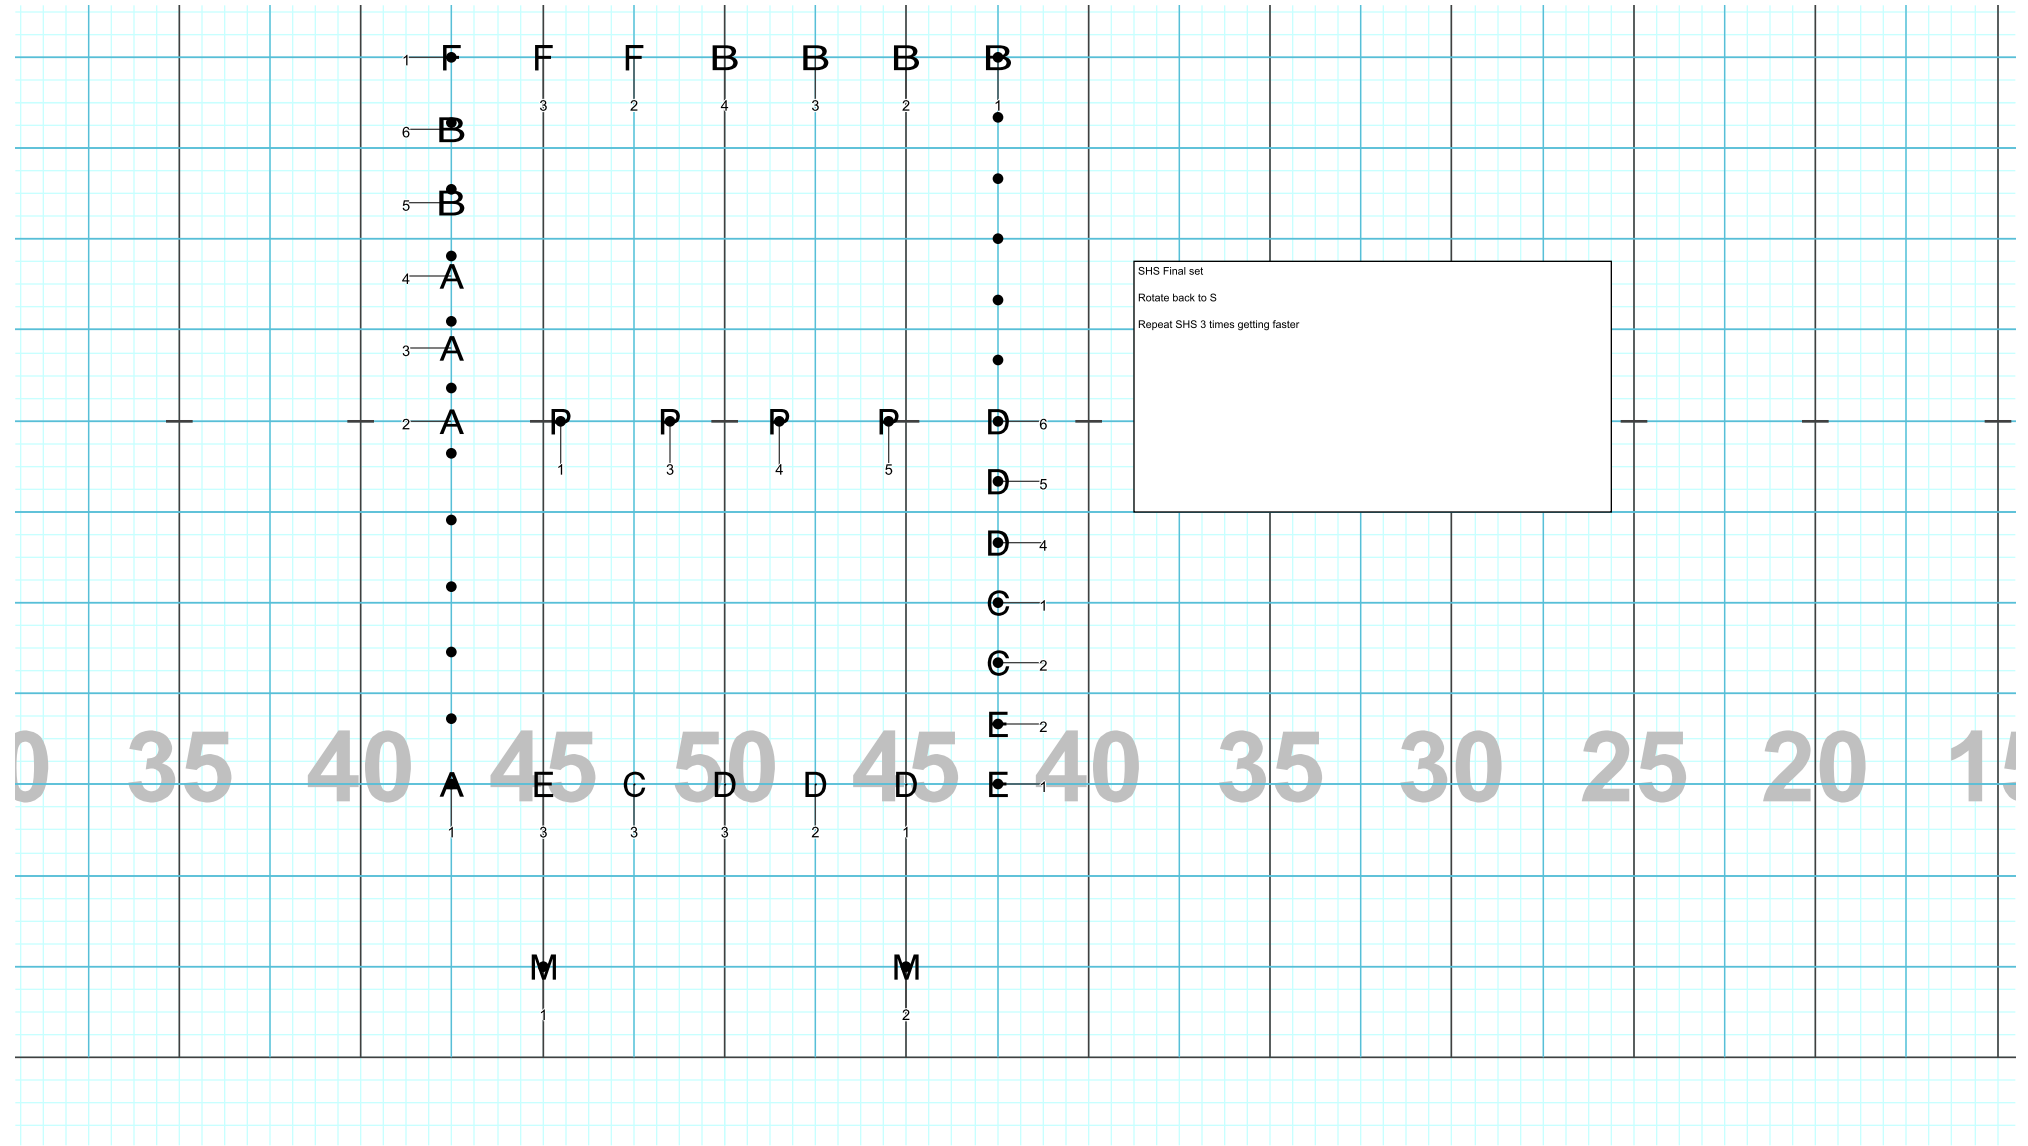

2023 SHSMB Pregame

Licensed to: Smithville High School
Created on Pyware 3D.

Director Viewpoint

Set #9 Counts: 16 Measures: