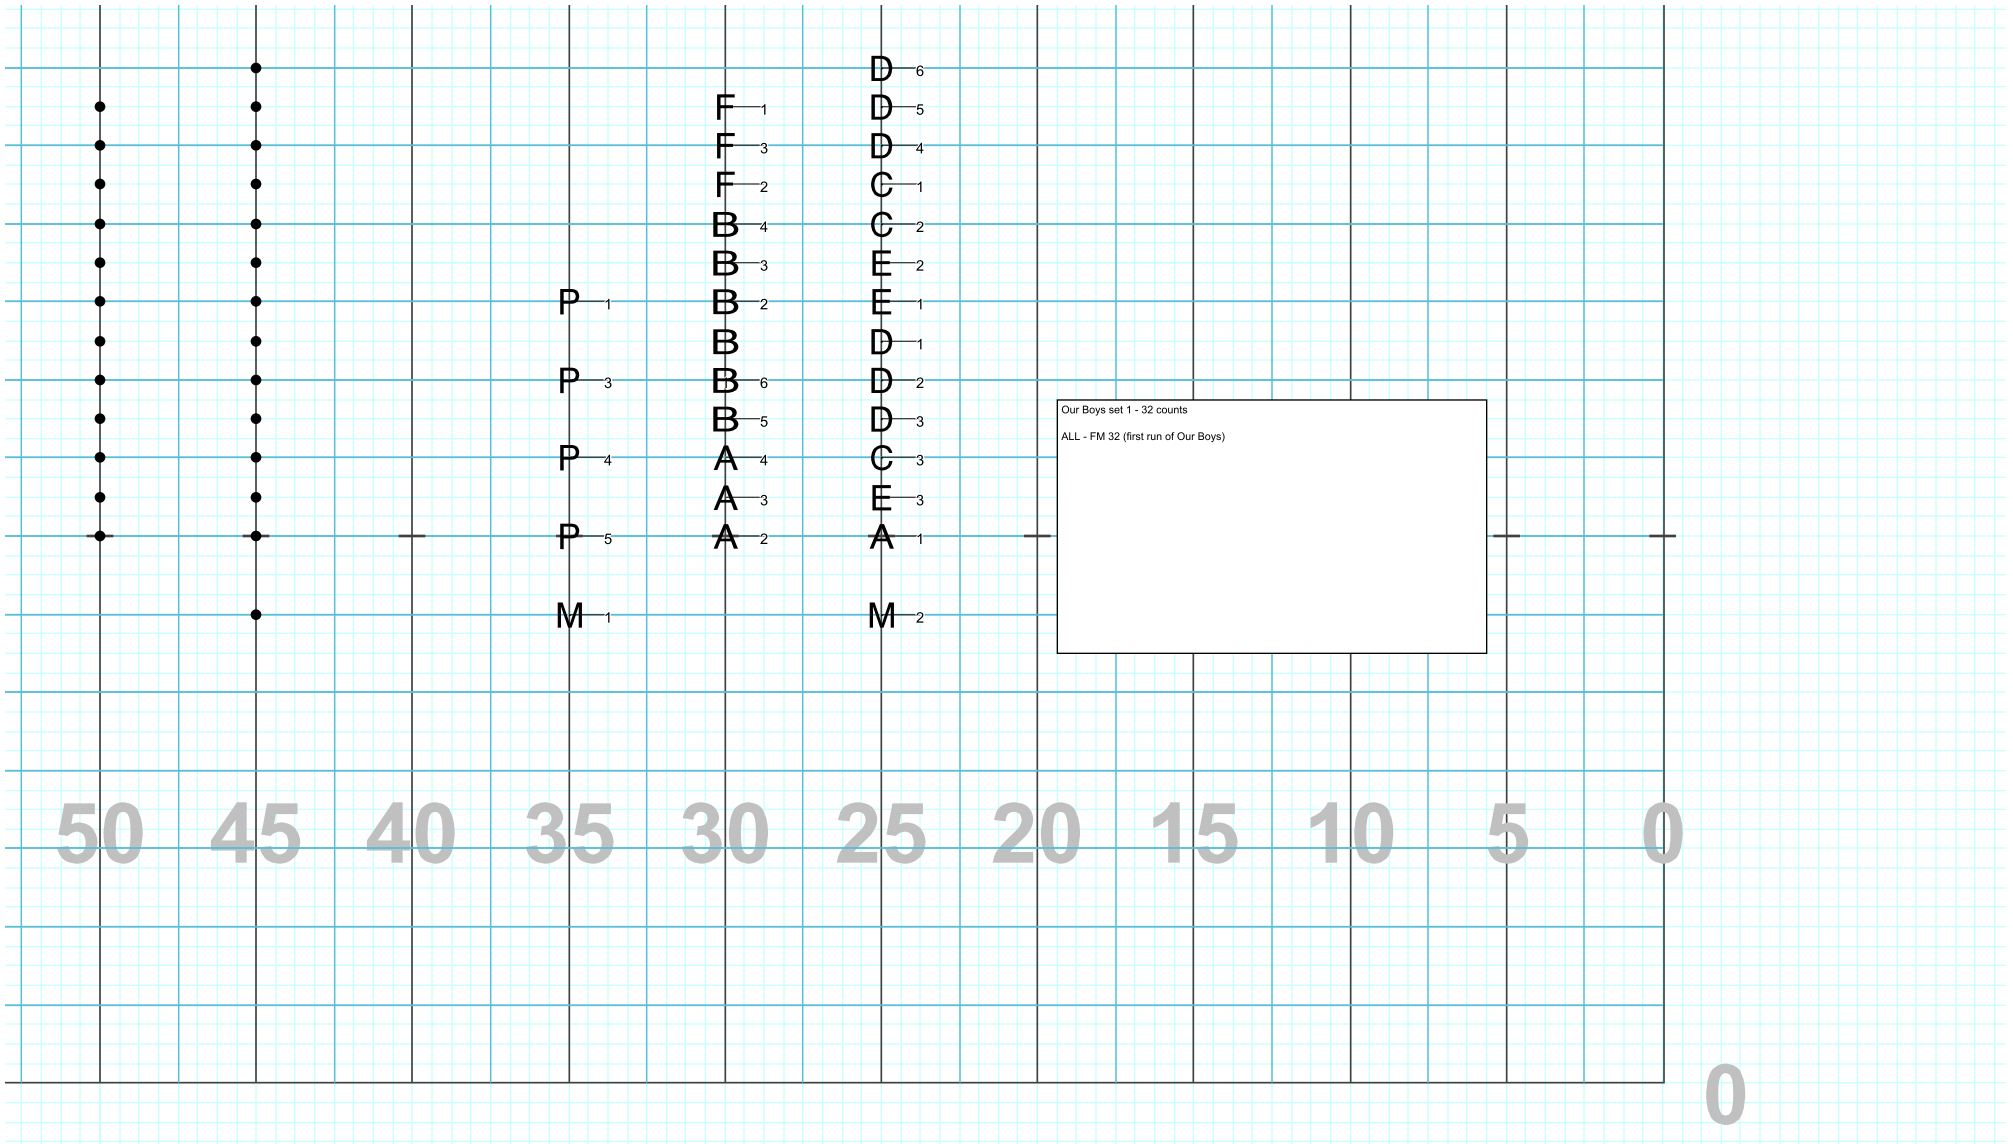

2023 SHSMB Pregame

Licensed to: Smithville High School
Created on Pyware 3D.

Director Viewpoint

Set #11 Counts: 32 Measures: